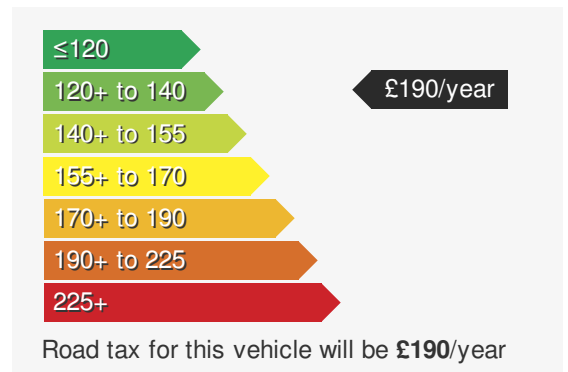

VEHICLE ROAD TAX

MORE INFORMATION

For more information scan this code into your mobile phone

Every effort has been made to ensure the accuracy of the information above, however errors may occur. Do not rely entirely on this information but check with the dealership about items that may affect your decision to buy. Please disregard the mileage unless it is verified by an independent mileage search. The MPG figure above relates to a typical example of the model when new. This will vary according to the age, condition and mileage of the vehicle and should be used for comparison purposes only.