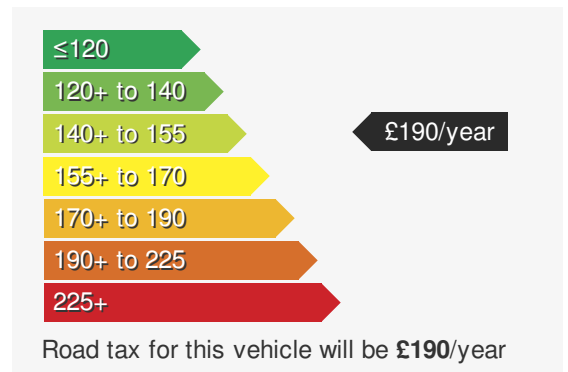

VEHICLE ROAD TAX

MORE INFORMATION

For more information scan this code into your mobile phone

Every effort has been made to ensure the accuracy of the information above, however errors may occur. Do not rely entirely on this information but check with the dealership about items that may affect your decision to buy. Please disregard the mileage unless it is verified by an independent mileage search. The MPG figure above relates to a typical example of the model when new. This will vary according to the age, condition and mileage of the vehicle and should be used for comparison purposes only.