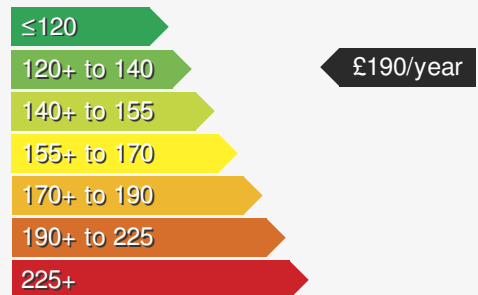

VEHICLE ROAD TAX

Road tax for this vehicle will be £190/year

Every effort has been made to ensure the accuracy of the information above, however errors may occur. Do not rely entirely on this information but check with the dealership about items that may affect your decision to buy. Please disregard the mileage unless it is verified by an independent mileage search. The MPG figure above relates to a typical example of the model when new. This will vary according to the age, condition and mileage of the vehicle and should be used for comparison purposes only.