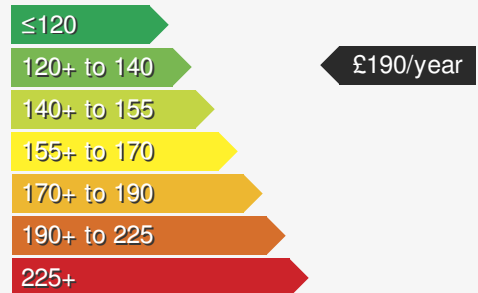

VEHICLE ROAD TAX

Road tax for this vehicle will be **£190/year**

Every effort has been made to ensure the accuracy of the information above, however errors may occur. Do not rely entirely on this information but check with the dealership about items that may affect your decision to buy. Please disregard the mileage unless it is verified by an independent mileage search. The MPG figure above relates to a typical example of the model when new. This will vary according to the age, condition and mileage of the vehicle and should be used for comparison purposes only.