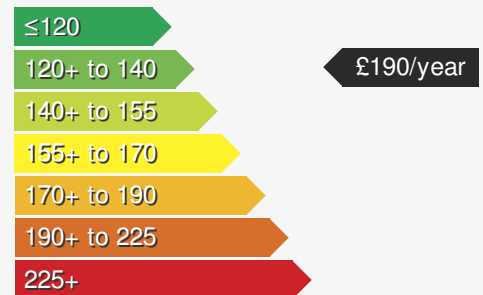

VEHICLE ROAD TAX

Road tax for this vehicle will be £190/year

Every effort has been made to ensure the accuracy of the information above, however errors may occur. Do not rely entirely on this information but check with the dealership about items that may affect your decision to buy. Please disregard the mileage unless it is verified by an independent mileage search. The MPG figure above relates to a typical example of the model when new. This will vary according to the age, condition and mileage of the vehicle and should be used for comparison purposes only.