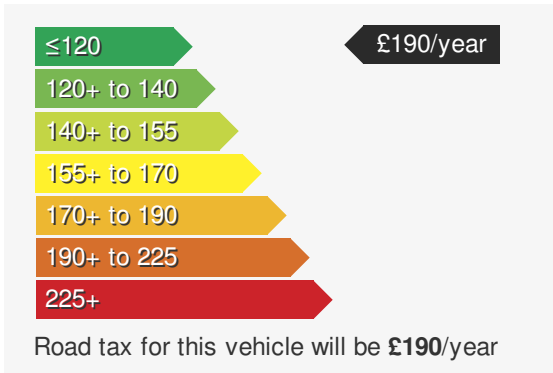

VEHICLE ROAD TAX

MORE INFORMATION

For more information scan this code into your mobile phone

Every effort has been made to ensure the accuracy of the information above, however errors may occur. Do not rely entirely on this information but check with the dealership about items that may affect your decision to buy. Please disregard the mileage unless it is verified by an independent mileage search. The MPG figure above relates to a typical example of the model when new. This will vary according to the age, condition and mileage of the vehicle and should be used for comparison purposes only.