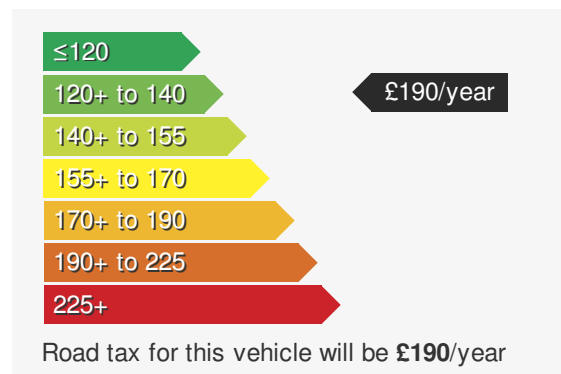

VEHICLE ROAD TAX

MORE INFORMATION

For more information scan this code into your mobile phone

Every effort has been made to ensure the accuracy of the information above, however errors may occur. Do not rely entirely on this information but check with the dealership about items that may affect your decision to buy. Please disregard the mileage unless it is verified by an independent mileage search. The MPG figure above relates to a typical example of the model when new. This will vary according to the age, condition and mileage of the vehicle and should be used for comparison purposes only.