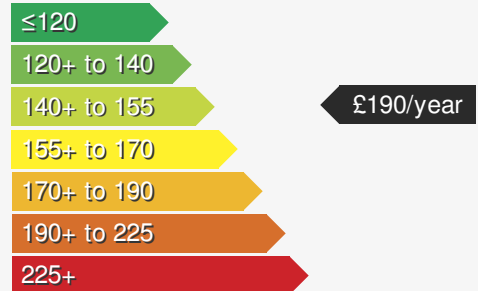

VEHICLE ROAD TAX

Road tax for this vehicle will be **£190/year**

Every effort has been made to ensure the accuracy of the information above, however errors may occur. Do not rely entirely on this information but check with the dealership about items that may affect your decision to buy. Please disregard the mileage unless it is verified by an independent mileage search. The MPG figure above relates to a typical example of the model when new. This will vary according to the age, condition and mileage of the vehicle and should be used for comparison purposes only.