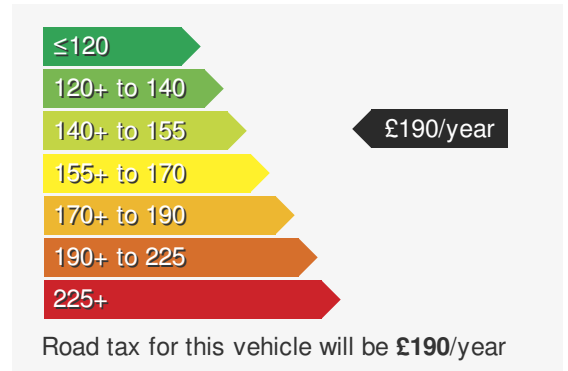

VEHICLE ROAD TAX

MORE INFORMATION

For more information scan this code into your mobile phone

Every effort has been made to ensure the accuracy of the information above, however errors may occur. Do not rely entirely on this information but check with the dealership about items that may affect your decision to buy. Please disregard the mileage unless it is verified by an independent mileage search. The MPG figure above relates to a typical example of the model when new. This will vary according to the age, condition and mileage of the vehicle and should be used for comparison purposes only.