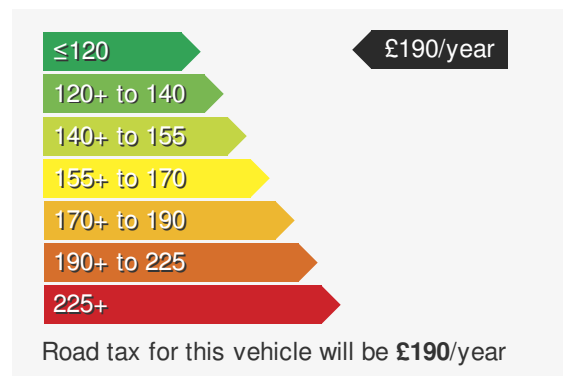

VEHICLE ROAD TAX

MORE INFORMATION

For more information scan this code into your mobile phone

Every effort has been made to ensure the accuracy of the information above, however errors may occur. Do not rely entirely on this information but check with the dealership about items that may affect your decision to buy. Please disregard the mileage unless it is verified by an independent mileage search. The MPG figure above relates to a typical example of the model when new. This will vary according to the age, condition and mileage of the vehicle and should be used for comparison purposes only.