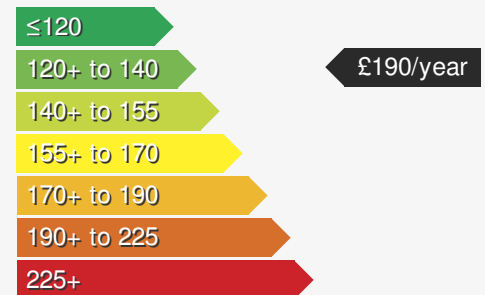

VEHICLE ROAD TAX

Road tax for this vehicle will be **£190/year**

Every effort has been made to ensure the accuracy of the information above, however errors may occur. Do not rely entirely on this information but check with the dealership about items that may affect your decision to buy. Please disregard the mileage unless it is verified by an independent mileage search. The MPG figure above relates to a typical example of the model when new. This will vary according to the age, condition and mileage of the vehicle and should be used for comparison purposes only.