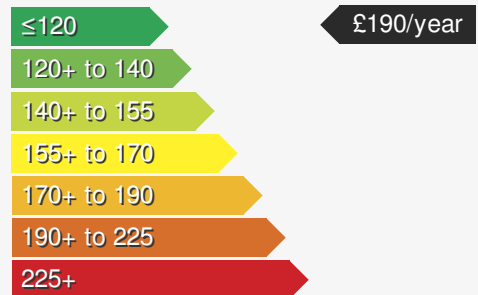

VEHICLE ROAD TAX

Road tax for this vehicle will be **£190/year**

Every effort has been made to ensure the accuracy of the information above, however errors may occur. Do not rely entirely on this information but check with the dealership about items that may affect your decision to buy. Please disregard the mileage unless it is verified by an independent mileage search. The MPG figure above relates to a typical example of the model when new. This will vary according to the age, condition and mileage of the vehicle and should be used for comparison purposes only.