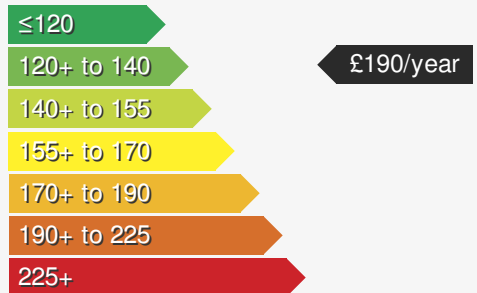

VEHICLE ROAD TAX

£190/year

Road tax for this vehicle will be £190/year

Every effort has been made to ensure the accuracy of the information above, however errors may occur. Do not rely entirely on this information but check with the dealership about items that may affect your decision to buy. Please disregard the mileage unless it is verified by an independent mileage search. The MPG figure above relates to a typical example of the model when new. This will vary according to the age, condition and mileage of the vehicle and should be used for comparison purposes only.