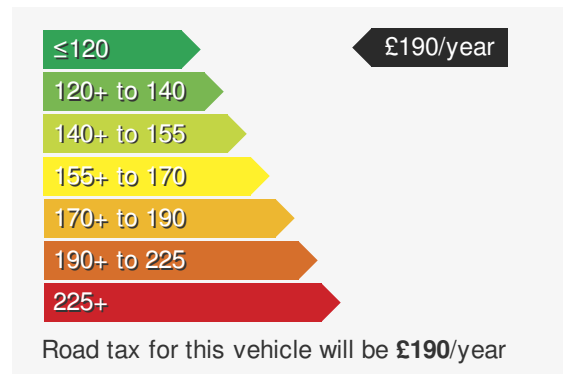

VEHICLE ROAD TAX

MORE INFORMATION

For more information scan this code into your mobile phone

Every effort has been made to ensure the accuracy of the information above, however errors may occur. Do not rely entirely on this information but check with the dealership about items that may affect your decision to buy. Please disregard the mileage unless it is verified by an independent mileage search. The MPG figure above relates to a typical example of the model when new. This will vary according to the age, condition and mileage of the vehicle and should be used for comparison purposes only.