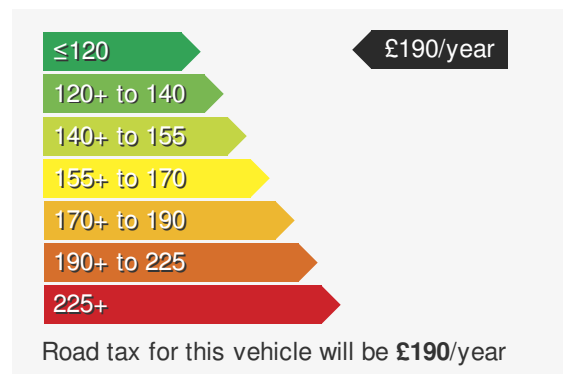

VEHICLE ROAD TAX

MORE INFORMATION

For more information scan this code into your mobile phone

Every effort has been made to ensure the accuracy of the information above, however errors may occur. Do not rely entirely on this information but check with the dealership about items that may affect your decision to buy. Please disregard the mileage unless it is verified by an independent mileage search. The MPG figure above relates to a typical example of the model when new. This will vary according to the age, condition and mileage of the vehicle and should be used for comparison purposes only.