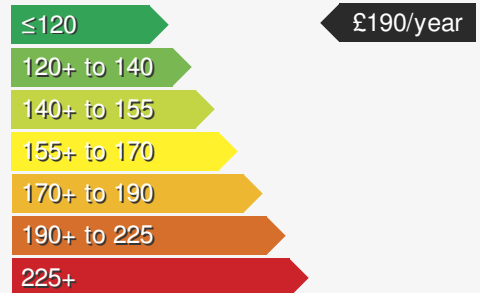

VEHICLE ROAD TAX

Road tax for this vehicle will be **£190/year**

Every effort has been made to ensure the accuracy of the information above, however errors may occur. Do not rely entirely on this information but check with the dealership about items that may affect your decision to buy. Please disregard the mileage unless it is verified by an independent mileage search. The MPG figure above relates to a typical example of the model when new. This will vary according to the age, condition and mileage of the vehicle and should be used for comparison purposes only.