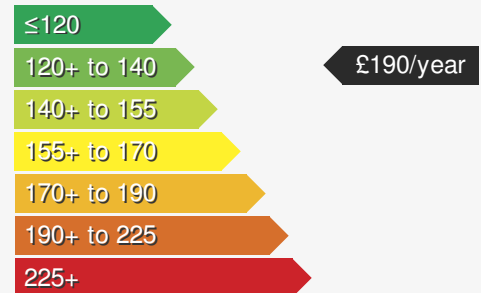

VEHICLE ROAD TAX

Road tax for this vehicle will be £190/year

Every effort has been made to ensure the accuracy of the information above, however errors may occur. Do not rely entirely on this information but check with the dealership about items that may affect your decision to buy. Please disregard the mileage unless it is verified by an independent mileage search. The MPG figure above relates to a typical example of the model when new. This will vary according to the age, condition and mileage of the vehicle and should be used for comparison purposes only.