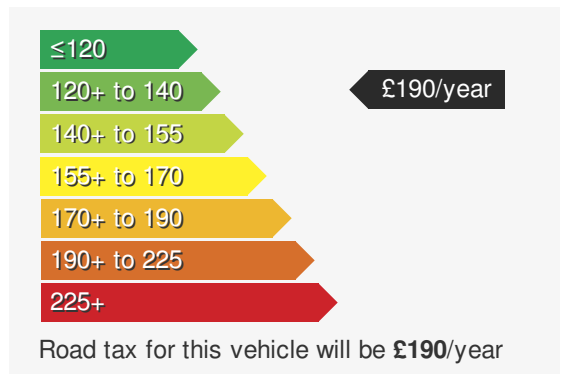

VEHICLE ROAD TAX

Every effort has been made to ensure the accuracy of the information above, however errors may occur. Do not rely entirely on this information but check with the dealership about items that may affect your decision to buy. Please disregard the mileage unless it is verified by an independent mileage search. The MPG figure above relates to a typical example of the model when new. This will vary according to the age, condition and mileage of the vehicle and should be used for comparison purposes only.