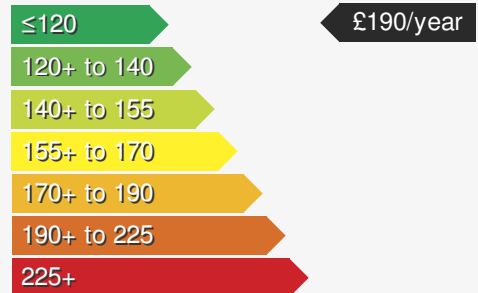

VEHICLE ROAD TAX

Road tax for this vehicle will be **£190/year**

Every effort has been made to ensure the accuracy of the information above, however errors may occur. Do not rely entirely on this information but check with the dealership about items that may affect your decision to buy. Please disregard the mileage unless it is verified by an independent mileage search. The MPG figure above relates to a typical example of the model when new. This will vary according to the age, condition and mileage of the vehicle and should be used for comparison purposes only.