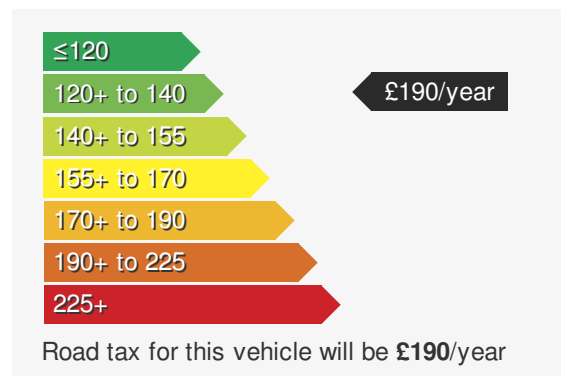

VEHICLE ROAD TAX

MORE INFORMATION

For more information scan this code into your mobile phone

Every effort has been made to ensure the accuracy of the information above, however errors may occur. Do not rely entirely on this information but check with the dealership about items that may affect your decision to buy. Please disregard the mileage unless it is verified by an independent mileage search. The MPG figure above relates to a typical example of the model when new. This will vary according to the age, condition and mileage of the vehicle and should be used for comparison purposes only.