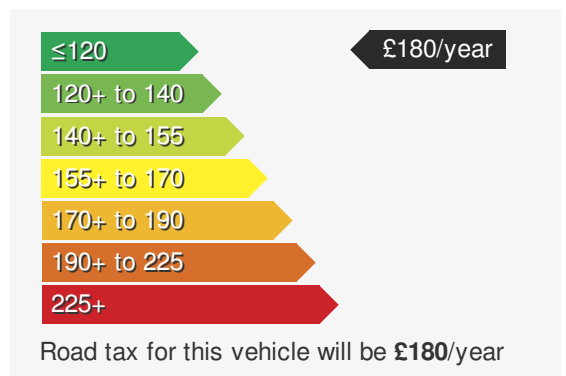

VEHICLE ROAD TAX

MORE INFORMATION

For more information scan this code into your mobile phone

Every effort has been made to ensure the accuracy of the information above, however errors may occur. Do not rely entirely on this information but check with the dealership about items that may affect your decision to buy. Please disregard the mileage unless it is verified by an independent mileage search. The MPG figure above relates to a typical example of the model when new. This will vary according to the age, condition and mileage of the vehicle and should be used for comparison purposes only.