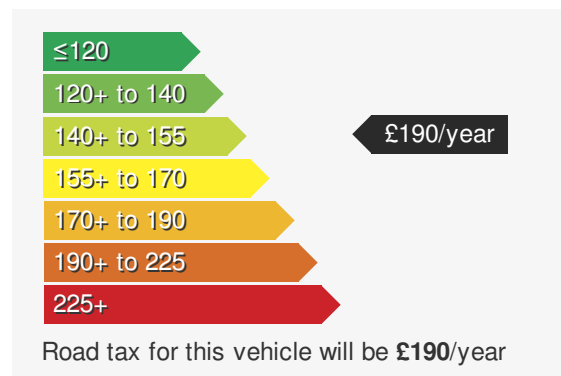

VEHICLE ROAD TAX

MORE INFORMATION

For more information scan this code into your mobile phone

Every effort has been made to ensure the accuracy of the information above, however errors may occur. Do not rely entirely on this information but check with the dealership about items that may affect your decision to buy. Please disregard the mileage unless it is verified by an independent mileage search. The MPG figure above relates to a typical example of the model when new. This will vary according to the age, condition and mileage of the vehicle and should be used for comparison purposes only.