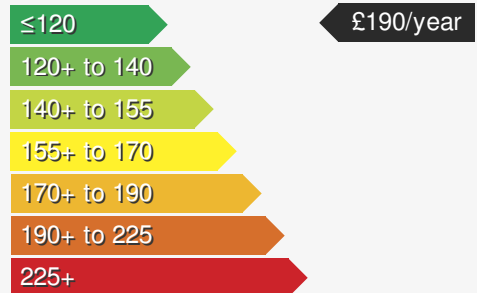

VEHICLE ROAD TAX

Road tax for this vehicle will be £190/year

Every effort has been made to ensure the accuracy of the information above, however errors may occur. Do not rely entirely on this information but check with the dealership about items that may affect your decision to buy. Please disregard the mileage unless it is verified by an independent mileage search. The MPG figure above relates to a typical example of the model when new. This will vary according to the age, condition and mileage of the vehicle and should be used for comparison purposes only.