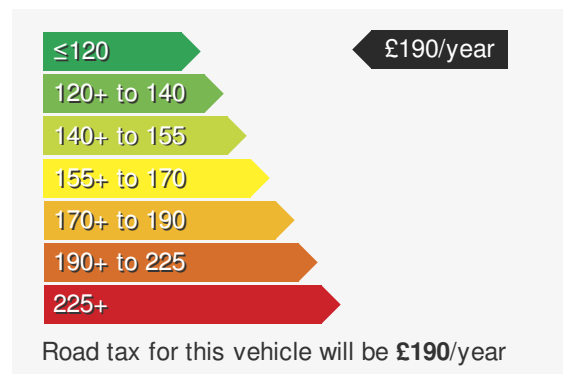

VEHICLE ROAD TAX

MORE INFORMATION

For more information scan this code into your mobile phone

Every effort has been made to ensure the accuracy of the information above, however errors may occur. Do not rely entirely on this information but check with the dealership about items that may affect your decision to buy. Please disregard the mileage unless it is verified by an independent mileage search. The MPG figure above relates to a typical example of the model when new. This will vary according to the age, condition and mileage of the vehicle and should be used for comparison purposes only.