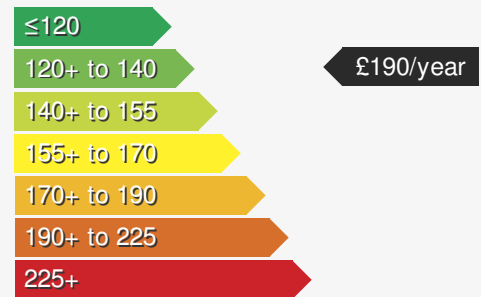

VEHICLE ROAD TAX

Road tax for this vehicle will be **£190/year**

Every effort has been made to ensure the accuracy of the information above, however errors may occur. Do not rely entirely on this information but check with the dealership about items that may affect your decision to buy. Please disregard the mileage unless it is verified by an independent mileage search. The MPG figure above relates to a typical example of the model when new. This will vary according to the age, condition and mileage of the vehicle and should be used for comparison purposes only.