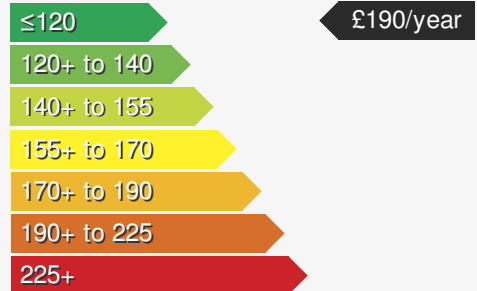

VEHICLE ROAD TAX

Road tax for this vehicle will be **£190/year**

Every effort has been made to ensure the accuracy of the information above, however errors may occur. Do not rely entirely on this information but check with the dealership about items that may affect your decision to buy. Please disregard the mileage unless it is verified by an independent mileage search. The MPG figure above relates to a typical example of the model when new. This will vary according to the age, condition and mileage of the vehicle and should be used for comparison purposes only.