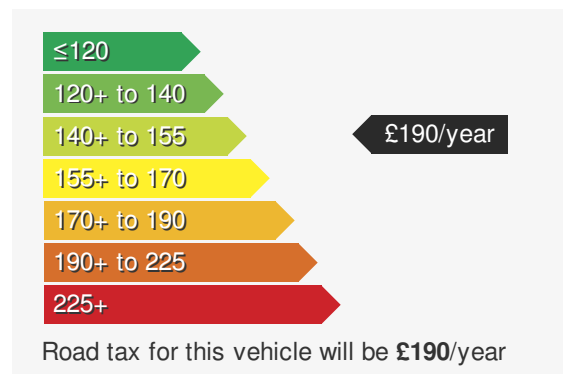

VEHICLE ROAD TAX

MORE INFORMATION

For more information scan this code into your mobile phone

Every effort has been made to ensure the accuracy of the information above, however errors may occur. Do not rely entirely on this information but check with the dealership about items that may affect your decision to buy. Please disregard the mileage unless it is verified by an independent mileage search. The MPG figure above relates to a typical example of the model when new. This will vary according to the age, condition and mileage of the vehicle and should be used for comparison purposes only.