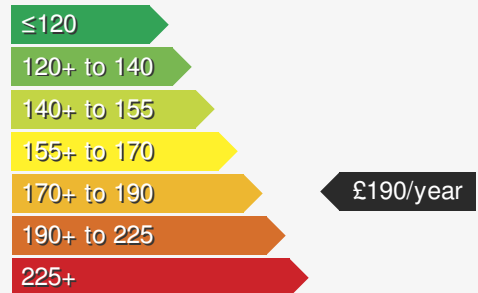

VEHICLE ROAD TAX

Road tax for this vehicle will be **£190/year**

Every effort has been made to ensure the accuracy of the information above, however errors may occur. Do not rely entirely on this information but check with the dealership about items that may affect your decision to buy. Please disregard the mileage unless it is verified by an independent mileage search. The MPG figure above relates to a typical example of the model when new. This will vary according to the age, condition and mileage of the vehicle and should be used for comparison purposes only.