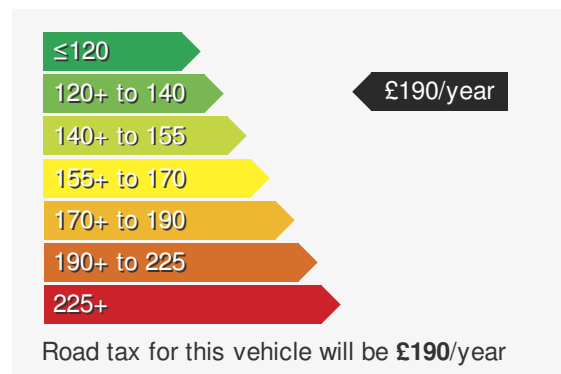

VEHICLE ROAD TAX

MORE INFORMATION

For more information scan this code into your mobile phone

Every effort has been made to ensure the accuracy of the information above, however errors may occur. Do not rely entirely on this information but check with the dealership about items that may affect your decision to buy. Please disregard the mileage unless it is verified by an independent mileage search. The MPG figure above relates to a typical example of the model when new. This will vary according to the age, condition and mileage of the vehicle and should be used for comparison purposes only.