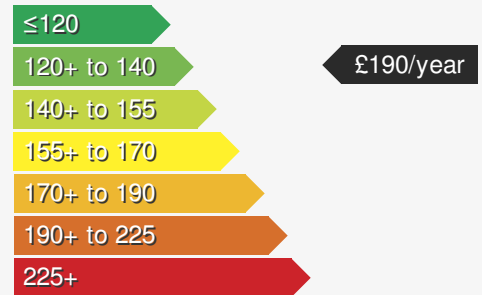

VEHICLE ROAD TAX

Road tax for this vehicle will be £190/year

Every effort has been made to ensure the accuracy of the information above, however errors may occur. Do not rely entirely on this information but check with the dealership about items that may affect your decision to buy. Please disregard the mileage unless it is verified by an independent mileage search. The MPG figure above relates to a typical example of the model when new. This will vary according to the age, condition and mileage of the vehicle and should be used for comparison purposes only.