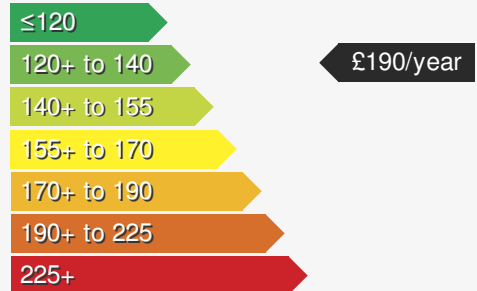

VEHICLE ROAD TAX

Road tax for this vehicle will be **£190/year**

Every effort has been made to ensure the accuracy of the information above, however errors may occur. Do not rely entirely on this information but check with the dealership about items that may affect your decision to buy. Please disregard the mileage unless it is verified by an independent mileage search. The MPG figure above relates to a typical example of the model when new. This will vary according to the age, condition and mileage of the vehicle and should be used for comparison purposes only.