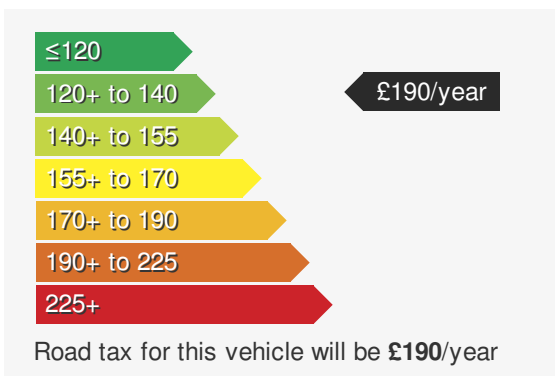

VEHICLE DETAILS

| | | | |
|------------------------|-----------|------------------|----------------|
| Date First Registered: | Mar 2024 | Body Style: | Hatchback |
| Registration: | TXZ5380 | Colour: | Moonstone Grey |
| Mileage: | 2,086 | Doors: | 5 |
| Fuel Type: | Diesel | MPG combined: | 54 |
| Transmission: | Auto /DSG | Insurance group: | 27E |

STANDARD EQUIPMENT

19" Adelaide alloys, Winter pack

MORE INFORMATION

For more information scan this code into your mobile phone

EDWIN MAY PORTADOWN - VOLKSWAGEN

Edwin May
128 Bridge Street
Portadown BT63 5AP
Telephone: [028 3833 2238](tel:02838332238)
info.portadown@edwinmay.co.uk

VEHICLE ROAD TAX

Every effort has been made to ensure the accuracy of the information above, however errors may occur. Do not rely entirely on this information but check with the dealership about items that may affect your decision to buy. Please disregard the mileage unless it is verified by an independent mileage search. The MPG figure above relates to a typical example of the model when new. This will vary according to the age, condition and mileage of the vehicle and should be used for comparison purposes only.