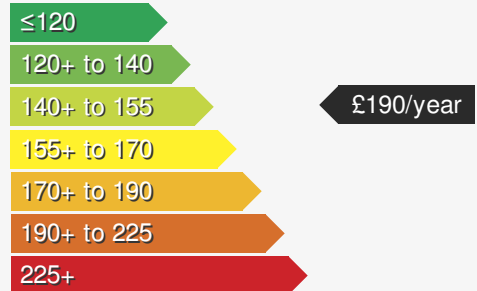

VEHICLE ROAD TAX

Road tax for this vehicle will be **£190/year**

Every effort has been made to ensure the accuracy of the information above, however errors may occur. Do not rely entirely on this information but check with the dealership about items that may affect your decision to buy. Please disregard the mileage unless it is verified by an independent mileage search. The MPG figure above relates to a typical example of the model when new. This will vary according to the age, condition and mileage of the vehicle and should be used for comparison purposes only.