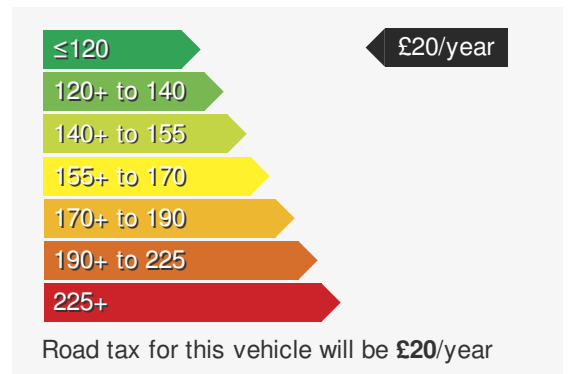

VEHICLE ROAD TAX

MORE INFORMATION

For more information scan this code into your mobile phone

Every effort has been made to ensure the accuracy of the information above, however errors may occur. Do not rely entirely on this information but check with the dealership about items that may affect your decision to buy. Please disregard the mileage unless it is verified by an independent mileage search. The MPG figure above relates to a typical example of the model when new. This will vary according to the age, condition and mileage of the vehicle and should be used for comparison purposes only.