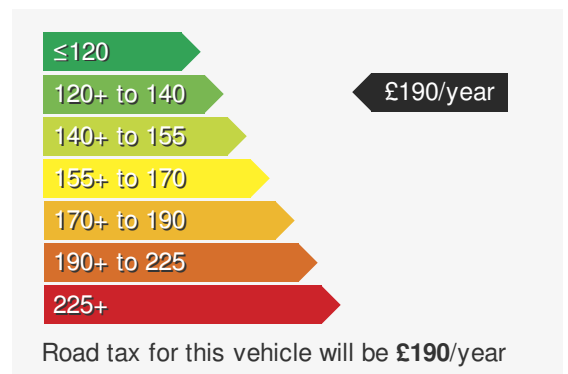

VEHICLE ROAD TAX

Every effort has been made to ensure the accuracy of the information above, however errors may occur. Do not rely entirely on this information but check with the dealership about items that may affect your decision to buy. Please disregard the mileage unless it is verified by an independent mileage search. The MPG figure above relates to a typical example of the model when new. This will vary according to the age, condition and mileage of the vehicle and should be used for comparison purposes only.