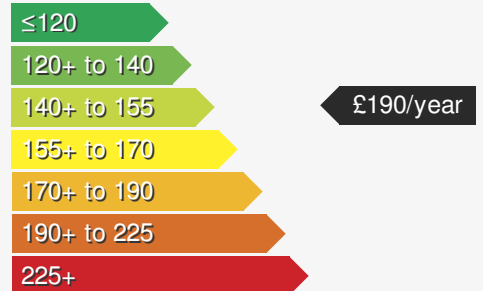

VEHICLE ROAD TAX

Road tax for this vehicle will be £190/year

Every effort has been made to ensure the accuracy of the information above, however errors may occur. Do not rely entirely on this information but check with the dealership about items that may affect your decision to buy. Please disregard the mileage unless it is verified by an independent mileage search. The MPG figure above relates to a typical example of the model when new. This will vary according to the age, condition and mileage of the vehicle and should be used for comparison purposes only.