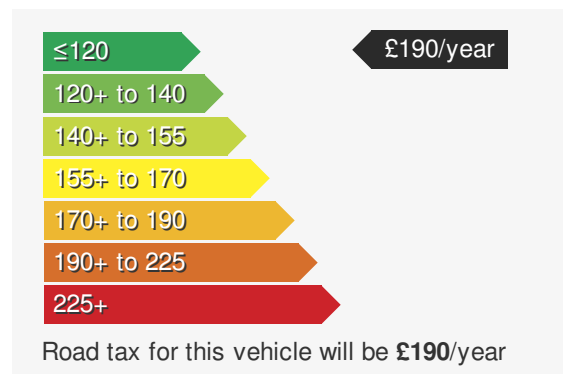

VEHICLE ROAD TAX

Every effort has been made to ensure the accuracy of the information above, however errors may occur. Do not rely entirely on this information but check with the dealership about items that may affect your decision to buy. Please disregard the mileage unless it is verified by an independent mileage search. The MPG figure above relates to a typical example of the model when new. This will vary according to the age, condition and mileage of the vehicle and should be used for comparison purposes only.