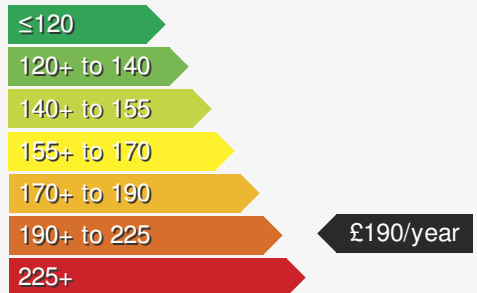

VEHICLE DETAILS

Date First Registered:	Dec 2023	Body Style:	Van
Registration:	WG73BLX	Colour:	Grey
Mileage:	18	Doors:	5
Fuel Type:	Diesel	MPG combined:	38
Transmission:	Manual	Insurance group:	45E

STANDARD EQUIPMENT

For more information scan this code into your mobile phone

VEHICLE ROAD TAX

Road tax for this vehicle will be **£190/year**

Every effort has been made to ensure the accuracy of the information above, however errors may occur. Do not rely entirely on this information but check with the dealership about items that may affect your decision to buy. Please disregard the mileage unless it is verified by an independent mileage search. The MPG figure above relates to a typical example of the model when new. This will vary according to the age, condition and mileage of the vehicle and should be used for comparison purposes only.