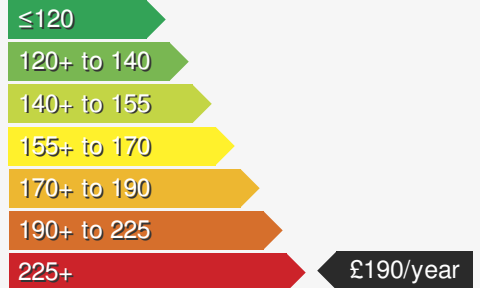

VEHICLE ROAD TAX

Road tax for this vehicle will be **£190/year**

Every effort has been made to ensure the accuracy of the information above, however errors may occur. Do not rely entirely on this information but check with the dealership about items that may affect your decision to buy. Please disregard the mileage unless it is verified by an independent mileage search. The MPG figure above relates to a typical example of the model when new. This will vary according to the age, condition and mileage of the vehicle and should be used for comparison purposes only.