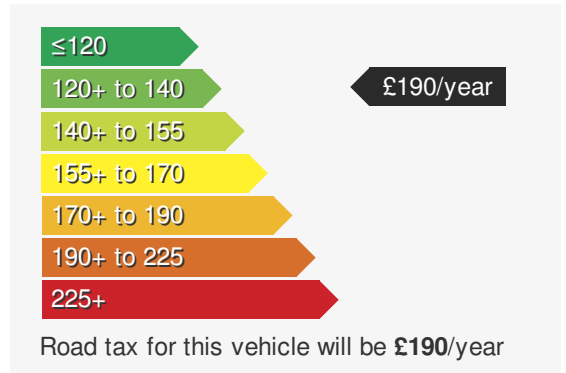

MAZDA 2 1.5 GT SPORT

£17850.00

VEHICLE DETAILS

Date First Registered:	Jan 2023	Body Style:	SUV / Crossover
Registration:	LJ72NZS	Colour:	Black
Mileage:	10,000	Doors:	5
Fuel Type:	Petrol	MPG combined:	52
Transmission:	Auto /DSG	Insurance group:	15E

VEHICLE ROAD TAX

Every effort has been made to ensure the accuracy of the information above, however errors may occur. Do not rely entirely on this information but check with the dealership about items that may affect your decision to buy. Please disregard the mileage unless it is verified by an independent mileage search. The MPG figure above relates to a typical example of the model when new. This will vary according to the age, condition and mileage of the vehicle and should be used for comparison purposes only.