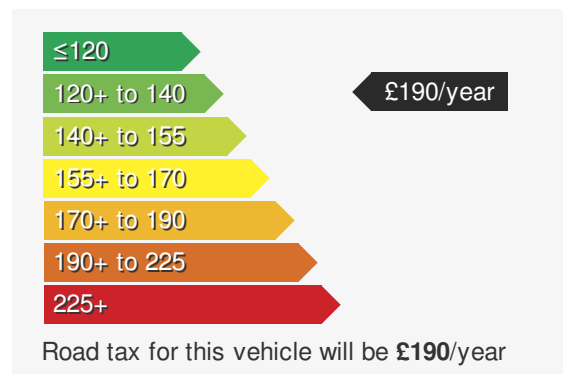

VEHICLE ROAD TAX

MORE INFORMATION

For more information scan this code into your mobile phone

Every effort has been made to ensure the accuracy of the information above, however errors may occur. Do not rely entirely on this information but check with the dealership about items that may affect your decision to buy. Please disregard the mileage unless it is verified by an independent mileage search. The MPG figure above relates to a typical example of the model when new. This will vary according to the age, condition and mileage of the vehicle and should be used for comparison purposes only.