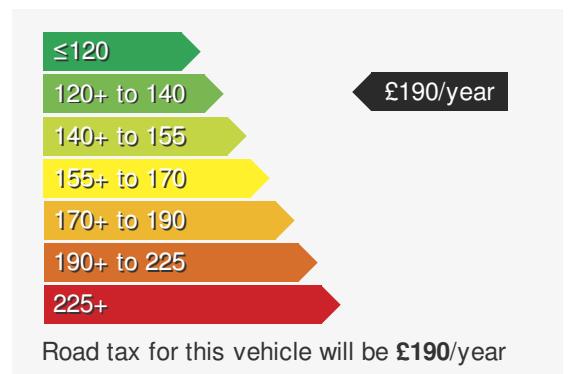

Approved Used cars just got better.
Just part of our **Used Car Programme.**

- 2 years' unlimited mileage warranty*
- 2 years' Roadside Assistance*
- 2 years' MOT Cover*

Approved Used

*Valid for vehicles up to 100,000 miles at point of activation. MOT Cover is up to 2 years and is underwritten by Regula Underwriting Ltd on behalf of Motor & Insurance Company Europe Limited and administered by Motor & Insurance Ltd. Accurate as published. Data correct as of 11/23. Offer subject to change or removal at any time.

VEHICLE DETAILS

Date First Registered:	Feb 2024	Body Style:	Hatchback
Registration:	KO73UUM	Colour:	Indium Grey
Mileage:	5,650	Doors:	5
Fuel Type:	Diesel	MPG combined:	57
Transmission:	Auto /DSG	Insurance group:	24E

STANDARD EQUIPMENT

Active lane change assist	Manual child proof locks
Active lane keep assist	Media storage
Active speed limit assist	MirrorLink
Adaptive cruise control	Mobile phone App interface
Adaptive steering	Multifunction steering wheel
Alarm	Navigation system
Alloy pedals	OEM internet services
Alloy wheels	OEM sound system
Ambient lighting	Paddle Shift
Android Auto	Passenger airbag
Anti-lock Brake System (ABS)	Passenger airbag deactivation

EDWIN MAY PORTADOWN - VOLKSWAGEN

Edwin May
128 Bridge Street
Portadown BT63 5AP
Telephone: 028 3833 2238
info.portadown@edwinmay.co.uk

VEHICLE ROAD TAX

MORE INFORMATION

For more information scan this code into your mobile phone

Every effort has been made to ensure the accuracy of the information above, however errors may occur. Do not rely entirely on this information but check with the dealership about items that may affect your decision to buy. Please disregard the mileage unless it is verified by an independent mileage search. The MPG figure above relates to a typical example of the model when new. This will vary according to the age, condition and mileage of the vehicle and should be used for comparison purposes only.