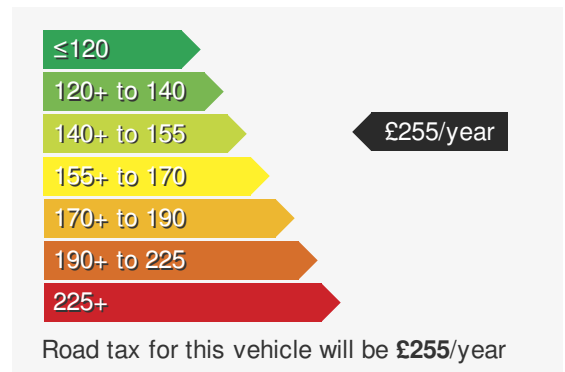

VEHICLE ROAD TAX

MORE INFORMATION

For more information scan this code into your mobile phone

Every effort has been made to ensure the accuracy of the information above, however errors may occur. Do not rely entirely on this information but check with the dealership about items that may affect your decision to buy. Please disregard the mileage unless it is verified by an independent mileage search. The MPG figure above relates to a typical example of the model when new. This will vary according to the age, condition and mileage of the vehicle and should be used for comparison purposes only.