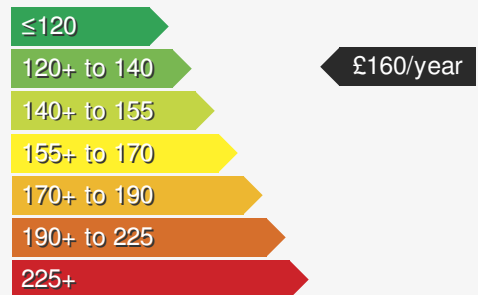

VEHICLE ROAD TAX

Road tax for this vehicle will be **£160/year**

Every effort has been made to ensure the accuracy of the information above, however errors may occur. Do not rely entirely on this information but check with the dealership about items that may affect your decision to buy. Please disregard the mileage unless it is verified by an independent mileage search. The MPG figure above relates to a typical example of the model when new. This will vary according to the age, condition and mileage of the vehicle and should be used for comparison purposes only.