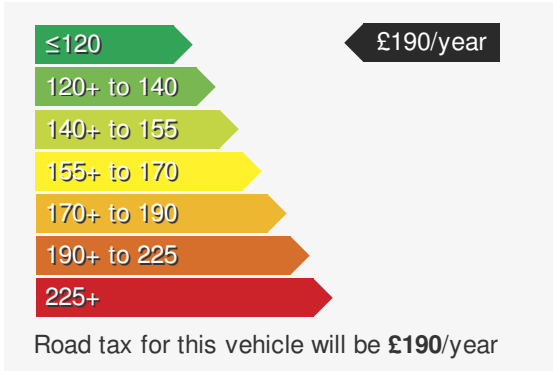

VEHICLE ROAD TAX

MORE INFORMATION

For more information scan this code into your mobile phone

Every effort has been made to ensure the accuracy of the information above, however errors may occur. Do not rely entirely on this information but check with the dealership about items that may affect your decision to buy. Please disregard the mileage unless it is verified by an independent mileage search. The MPG figure above relates to a typical example of the model when new. This will vary according to the age, condition and mileage of the vehicle and should be used for comparison purposes only.