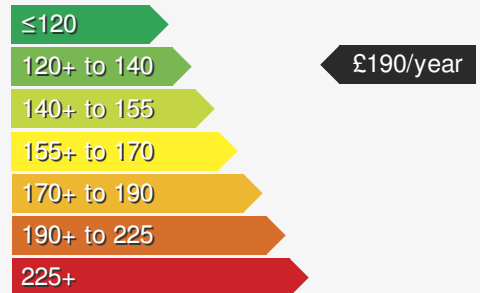

VEHICLE ROAD TAX

Road tax for this vehicle will be **£190/year**

Every effort has been made to ensure the accuracy of the information above, however errors may occur. Do not rely entirely on this information but check with the dealership about items that may affect your decision to buy. Please disregard the mileage unless it is verified by an independent mileage search. The MPG figure above relates to a typical example of the model when new. This will vary according to the age, condition and mileage of the vehicle and should be used for comparison purposes only.