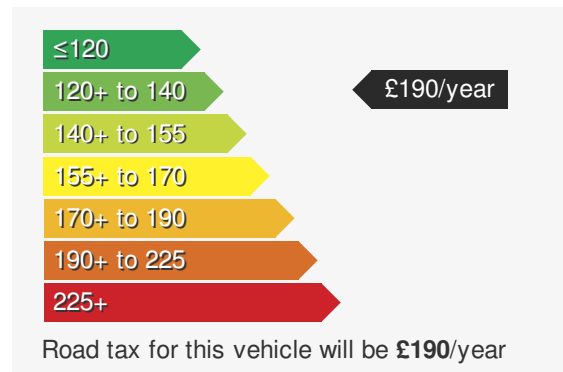

VEHICLE ROAD TAX

MORE INFORMATION

For more information scan this code into your mobile phone

Every effort has been made to ensure the accuracy of the information above, however errors may occur. Do not rely entirely on this information but check with the dealership about items that may affect your decision to buy. Please disregard the mileage unless it is verified by an independent mileage search. The MPG figure above relates to a typical example of the model when new. This will vary according to the age, condition and mileage of the vehicle and should be used for comparison purposes only.