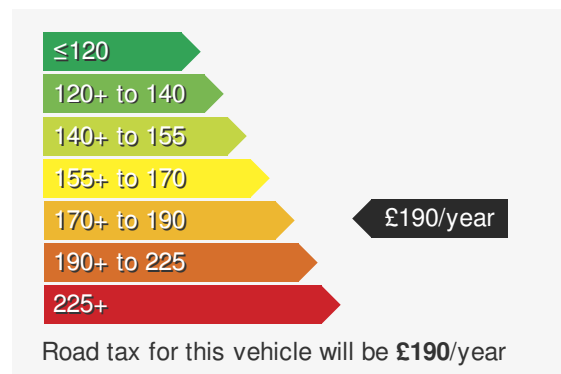

VEHICLE DETAILS

Date First Registered:	Jun 2023	Body Style:	Estate
Registration:	BMZ1505	Colour:	Velvet Red
Mileage:	12,867	Doors:	5
Fuel Type:	Diesel	MPG combined:	42
Transmission:	Auto /DSG	Insurance group:	27E

MORE INFORMATION

For more information scan this code into your mobile phone

VEHICLE ROAD TAX

Every effort has been made to ensure the accuracy of the information above, however errors may occur. Do not rely entirely on this information but check with the dealership about items that may affect your decision to buy. Please disregard the mileage unless it is verified by an independent mileage search. The MPG figure above relates to a typical example of the model when new. This will vary according to the age, condition and mileage of the vehicle and should be used for comparison purposes only.