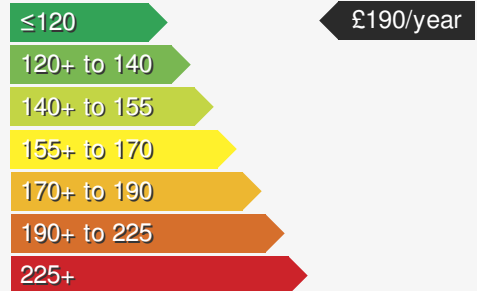

VEHICLE ROAD TAX

Road tax for this vehicle will be £190/year

Every effort has been made to ensure the accuracy of the information above, however errors may occur. Do not rely entirely on this information but check with the dealership about items that may affect your decision to buy. Please disregard the mileage unless it is verified by an independent mileage search. The MPG figure above relates to a typical example of the model when new. This will vary according to the age, condition and mileage of the vehicle and should be used for comparison purposes only.