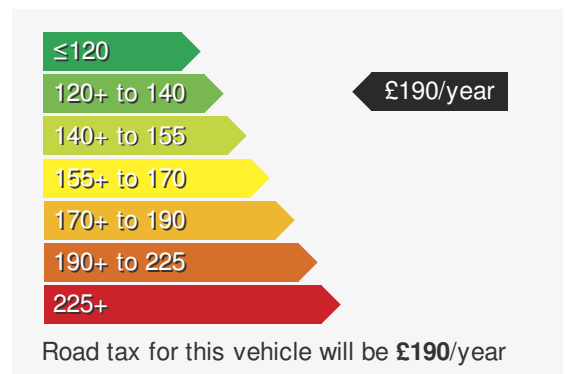

VEHICLE ROAD TAX

MORE INFORMATION

For more information scan this code into your mobile phone

Every effort has been made to ensure the accuracy of the information above, however errors may occur. Do not rely entirely on this information but check with the dealership about items that may affect your decision to buy. Please disregard the mileage unless it is verified by an independent mileage search. The MPG figure above relates to a typical example of the model when new. This will vary according to the age, condition and mileage of the vehicle and should be used for comparison purposes only.