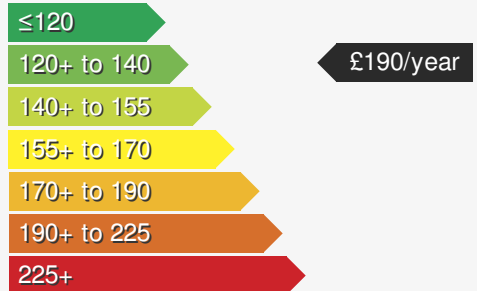

VEHICLE ROAD TAX

£190/year

Road tax for this vehicle will be £190/year

Every effort has been made to ensure the accuracy of the information above, however errors may occur. Do not rely entirely on this information but check with the dealership about items that may affect your decision to buy. Please disregard the mileage unless it is verified by an independent mileage search. The MPG figure above relates to a typical example of the model when new. This will vary according to the age, condition and mileage of the vehicle and should be used for comparison purposes only.