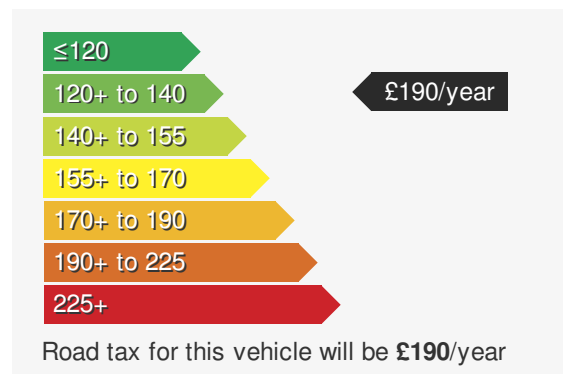

VEHICLE ROAD TAX

Every effort has been made to ensure the accuracy of the information above, however errors may occur. Do not rely entirely on this information but check with the dealership about items that may affect your decision to buy. Please disregard the mileage unless it is verified by an independent mileage search. The MPG figure above relates to a typical example of the model when new. This will vary according to the age, condition and mileage of the vehicle and should be used for comparison purposes only.